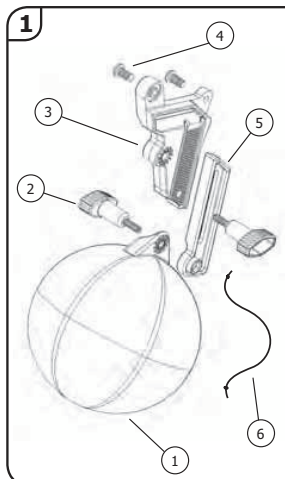

TOPAZ TROUGH VALVE

PARTS IDENTIFICATION SHEET

CODE	DESCRIPTION
1	Float Assembly
2	TPP2 Cap & Actuator Assembly
3	TPP3 Diaphragm Assembly
4a	Detach Base Assembly
4b	1 Piece Base Assembly

CODE	DESCRIPTION
1	TPP10110 70mm Float
	TPP10115 95mm Float
	TPP10120 125mm Float
2	TPP1020 Wing Bolt
3	TPP1030 Extension Arm
4	TPP1040 Bolt M5 x 12 Pan Slot
5	TPP1050 Extension Slide
6	TPP1060 Float Cord

CODE	DESCRIPTION
1	TPP2010 Actuator Cap
2	TPP2020 6g x 10 S/S Screw
3	TPP2030 Frost Pro Plug
4	TPP2040 Frost Pro O'ring
5	TPP2050 Valve Cap Assembly
6	TPP2060 Actuator Spring
7	TPP2070 Damping Spring
8	TPP2080 Bearings (set of two)
9	TPP2090 Actuator Arm
10	TPP2100 6g x 25 S/S Screw

CODE	DESCRIPTION
1	TPP4A010 Detach Base
2	TPP4A030 Detach Filter
3	TPP4A020 Detach Seal
4	TPP4A0415 Detach Tail 20mm(3/4") Short
	TPP4A0425 Detach Tail 25mm(1") Short
	TPP4A0435 Detach Tail 32mm(1 1/4") Short
	TPP4A0410 Detach Tail 15mm (1/2") Long
	TPP4A0420 Detach Tail 20mm (3/4") Long
	TPP4A0431 Detach Tail 25mm (1" bsp) Long
	TPP4A0441 Detach Tail 32mm (1 1/4" bsp) Long
	TPP4A0430 Detach Tail 1" npt Short
	TPP4A0440 Detach Tail 1 1/4" npt Short
	TPP4A0432 Detach Tail 1" npt Long
	TPP4A0442 Detach Tail 1 1/4" npt Long
5	TPP4A050 Seal Washer 15mm (1/2")
	TPP4A051 Seal Washer 20mm (3/4")
	TPP4A052 Seal Washer 25mm (1")
	TPP4A053 Seal Washer 32mm (1 1/4")
	TPP4A054 Backing Washer SS 32mm (1 1/4")
6	TPP4A060 Backnut 15mm (1/2")
	TPP4A061 Backnut 20mm (3/4")
	TPP4A062 Backnut 25mm (1")
	TPP4A063 Backnut 32mm (1 1/4")

200 L / MIN