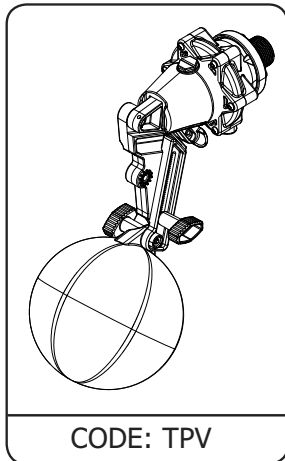

TOPAZ TROUGH VALVE

PARTS IDENTIFICATION SHEET

CODE	DESCRIPTION
1	Float Assembly
2	TPP2 Cap & Actuator Assembly
3	TPP3 Diaphragm Assembly
4a	Detach Base Assembly
4b	1 Piece Base Assembly