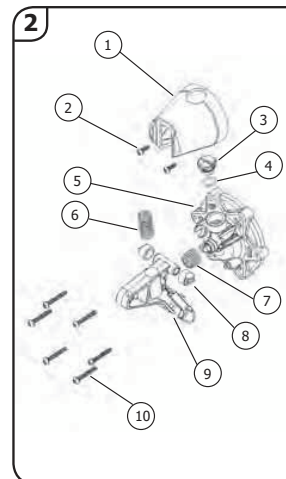

CODE	DESCRIPTION
1	TPP10110 70mm Float
	TPP10115 95mm Float
	TPP10120 125mm Float
2	TPP1020 Wing Bolt
3	TPP1030 Extension Arm
4	TPP1040 Bolt M5 x 12 Pan Slot
5	TPP1050 Extension Slide
6	TPP1060 Float Cord

CODE	DESCRIPTION
1	TPP2010 Actuator Cap
2	TPP2020 6g x 10 S/S Screw
3	TPP2030 Frost Pro Plug
4	TPP2040 Frost Pro O'ring
5	TPP2050 Valve Cap Assembly
6	TPP2060 Actuator Spring
7	TPP2070 Damping Spring
8	TPP2080 Bearings (set of two)
9	TPP2090 Actuator Arm
10	TPP2100 6g x 25 S/S Screw