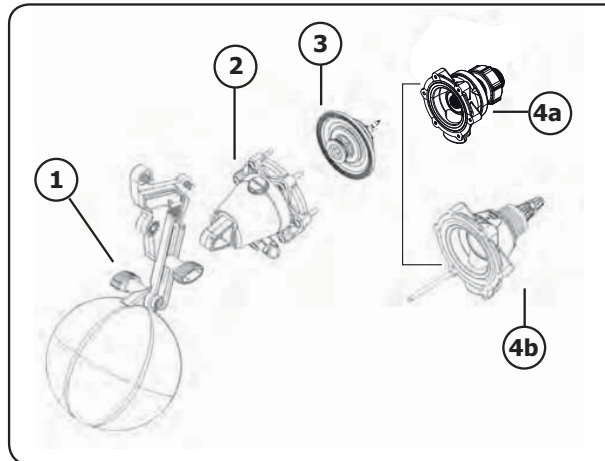

TOPAZ TROUGH VALVE

PARTS IDENTIFICATION SHEET

CODE	DESCRIPTION
1	Float Assembly
2	TPP2 Cap & Actuator Assembly
3	TPP3 Diaphragm Assembly
4a	Detach Base Assembly
4b	1 Piece Base Assembly