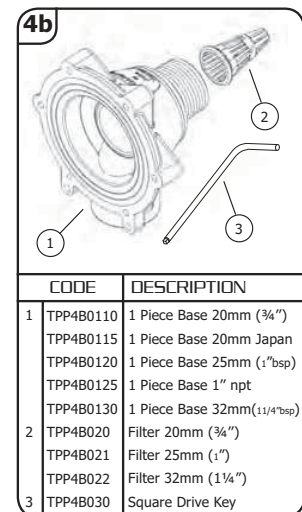

TOPAZ TROUGH VALVE

PARTS IDENTIFICATION SHEET

CODE	DESCRIPTION
1	Float Assembly
2	TPP2 Cap & Actuator Assembly
3	TPP3 Diaphragm Assembly
4a	Detach Base Assembly
4b	1 Piece Base Assembly

CODE	DESCRIPTION
1	TPP10110 70mm Float
	TPP10115 95mm Float
	TPP10120 125mm Float
2	TPP1020 Wing Bolt
3	TPP1030 Extension Arm
4	TPP1040 Bolt M5 x 12 Pan Slot
5	TPP1050 Extension Slide
6	TPP1060 Float Cord

CODE	DESCRIPTION
1	TPP2010 Actuator Cap
2	TPP2020 6g x 10 S/S Screw
3	TPP2030 Frost Pro Plug
4	TPP2040 Frost Pro O'ring
5	TPP2050 Valve Cap Assembly
6	TPP2060 Actuator Spring
7	TPP2070 Damping Spring
8	TPP2080 Bearings (set of two)
9	TPP2090 Actuator Arm
10	TPP2100 6g x 25 S/S Screw

CODE	DESCRIPTION
1	TPP4A010 Detach Base
2	TPP4A030 Detach Filter
3	TPP4A020 Detach Seal
4	TPP4A0415 Detach Tail 20mm(3/4") Short
	TPP4A0425 Detach Tail 25mm(1") Short
	TPP4A0435 Detach Tail 32mm(1 1/4") Short
	TPP4A0410 Detach Tail 15mm (1/2") Long
	TPP4A0420 Detach Tail 20mm (3/4") Long
	TPP4A0431 Detach Tail 25mm (1" bsp) Long
	TPP4A0441 Detach Tail 32mm (1 1/4" bsp) Long
	TPP4A0430 Detach Tail 1" npt Short
	TPP4A0440 Detach Tail 1 1/4" npt Short
	TPP4A0432 Detach Tail 1" npt Long
	TPP4A0442 Detach Tail 1 1/4" npt Long
5	TPP4A050 Seal Washer 15mm (1/2")
	TPP4A051 Seal Washer 20mm (3/4")
	TPP4A052 Seal Washer 25mm (1")
	TPP4A053 Seal Washer 32mm (1 1/4")
	TPP4A054 Backing Washer SS 32mm (1 1/4")
6	TPP4A060 Backnut 15mm (1/2")
	TPP4A061 Backnut 20mm (3/4")
	TPP4A062 Backnut 25mm (1")
	TPP4A063 Backnut 32mm (1 1/4")

200 L / MIN