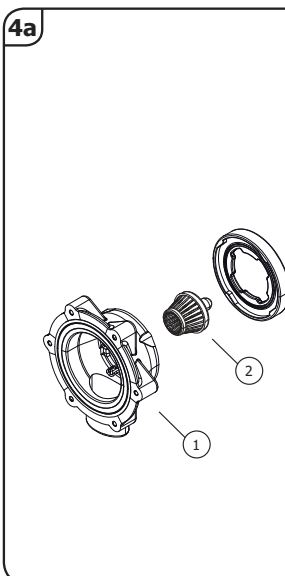

CODE	DESCRIPTION
1	TPP4A010 Detach Base
2	TPP4A030 Detach Filter
3	TPP4A020 Detach Seal
4	TPP4A0415 Detach Tail 20mm(3/4") Short
	TPP4A0425 Detach Tail 25mm(1") Short
	TPP4A0435 Detach Tail 32mm(1 1/4") Short
	TPP4A0410 Detach Tail 15mm (1/2") Long
	TPP4A0420 Detach Tail 20mm (3/4") Long
	TPP4A0431 Detach Tail 25mm (1" bsp) Long
	TPP4A0441 Detach Tail 32mm (1 1/4" bsp) Long
	TPP4A0430 Detach Tail 1" npt Short
	TPP4A0440 Detach Tail 1 1/4" npt Short
	TPP4A0432 Detach Tail 1" npt Long
	TPP4A0442 Detach Tail 1 1/4" npt Long
5	TPP4A050 Seal Washer 15mm (1/2")
	TPP4A051 Seal Washer 20mm (3/4")
	TPP4A052 Seal Washer 25mm (1")
	TPP4A053 Seal Washer 32mm (1 1/4")
	TPP4A054 Backing Washer SS 32mm (1 1/4")
6	TPP4A060 Backnut 15mm (1/2")
	TPP4A061 Backnut 20mm (3/4")
	TPP4A062 Backnut 25mm (1")
	TPP4A063 Backnut 32mm (1 1/4")