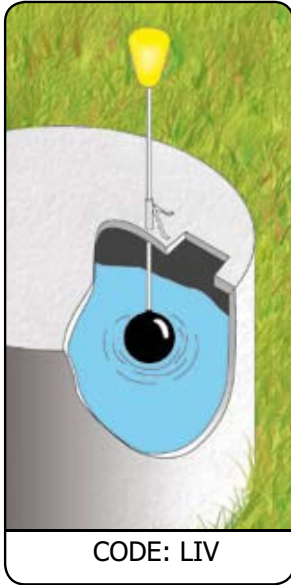

Product Info Sheet

Description

For use in water reservoirs to show water level at a glance.

Applications

- Easily fitted to Concrete & Plastic tanks to show water level at a glance

Features

- Highly visible yellow indicator.
- Double bracing arms on mounting bracket.
- Constructed from stainless steel.
- Long stainless steel shaft screws in half for shipping.