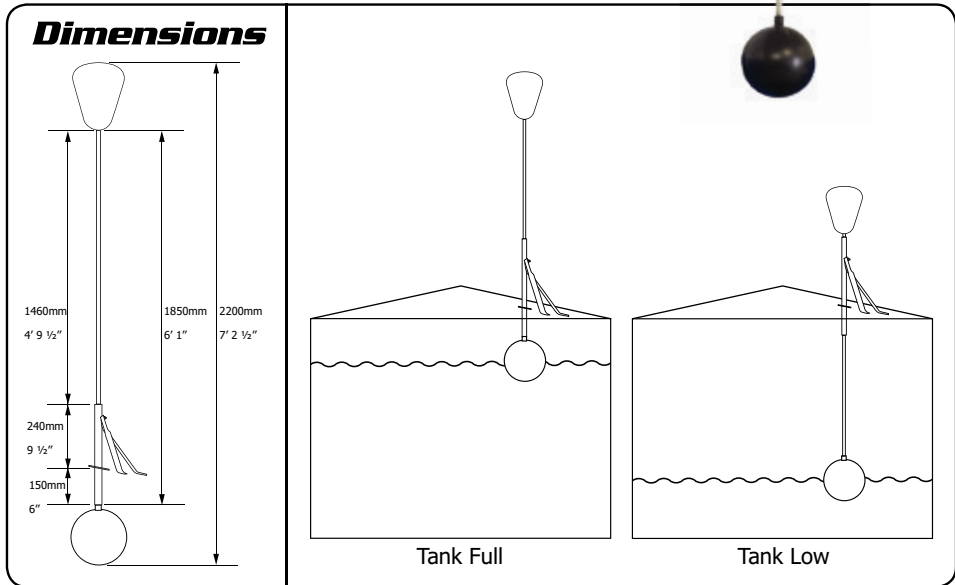

Product Info Sheet

Description

For use in water reservoirs to show water level at a glance.

Applications

- Easily fitted to Concrete & Plastic tanks to show water level at a glance

Features

- Highly visible yellow indicator.
- Double bracing arms on mounting bracket.
- Constructed from stainless steel.
- Long stainless steel shaft screws in half for shipping.