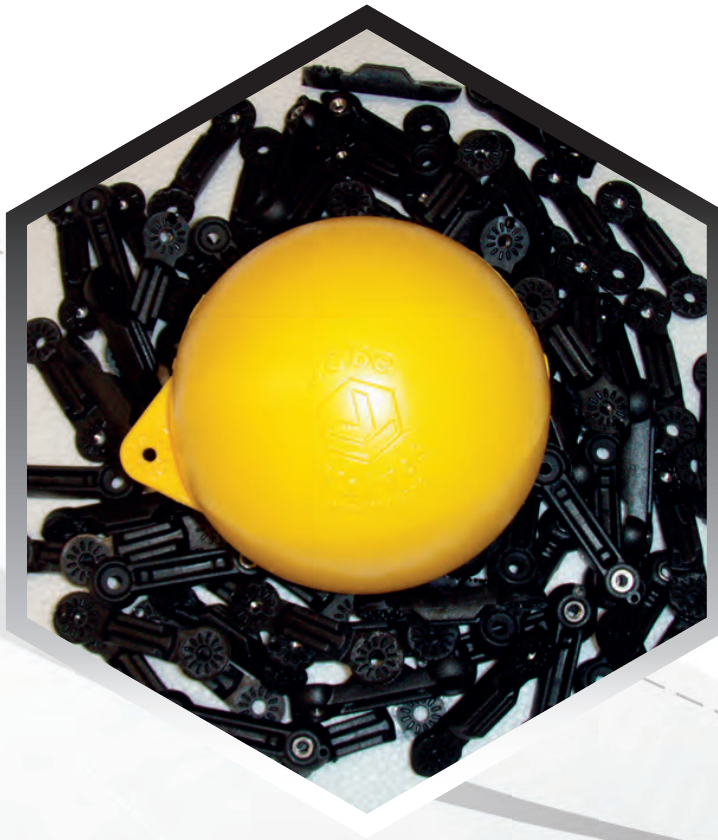

Jobe ADAPTERS AND FLOATS

ACCESSORIES

ADAPTERS & FLOATS

PRODUCT INFO

CODE	DESCRIPTION
ACP01	Wingbolt
ACP02	8mm Arm Spacer
ACP03	Threaded Float Adaptor
ACP08	90 Degree Short Extension Arm
ACP04	25mm Extension Arm
ACP05	50mm Extension Arm
ACP06	75mm Extension Arm
ACP07	100mm Extension Arm
ACP20	20mm Male / Female Adaptor
ACP30	Backnut 20mm
ACP09	125mm Float
ACP091	95mm Float
ACP092	70mm Float